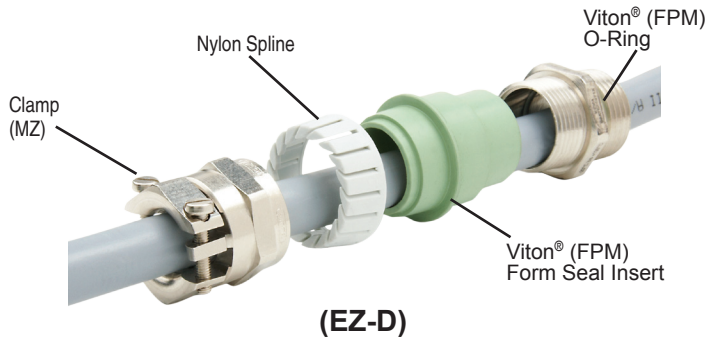

Ex-d/Ex-e Nickel Plated Brass Cable Glands w/ Clamp (Nylon) Splines w/ Viton® - NPT / Metric

For Non-Armored Cable

Ex-d/Ex-e **Nickel Plated Brass**, Cable Glands for Hazardous Duty Locations, **with Clamp**, Nylon Spline with Viton® Insert, IP 68/69K, 10 BAR

Part Numbers	Cable Range	Thread Type & Size	Dimensions in Inches (mm)			
			A	B	C	F
-76°F to 221°F (-60°C to 105°C)			Clearance Hole	Body Length	Thread Length	Wrench Flats
 (Nylon Spline)	Inches (mm)	Page 55 for Thread Specs	+ .01" (+.25 mm)	(Clamp)		
CD09NA-EZ-D	.20 - .39 (5 - 10)	3/8" NPT	.68 (17.2)	1.18 (30)	.63 (16)	.79 (20)
CD16NA-EZ-D	.39 - .55 (10 - 14)	1/2" NPT	.83 (21.1)	1.34 (34)	.79 (20)	.94 (24)
CD21NA-EZ-D	.51 - .71 (13 - 18)	3/4" NPT	1.05 (26.7)	1.50 (38)	.81 (20.5)	1.18 (30)
CD29NA-EZ-D	.71 - .98 (18 - 25)	1" NPT	1.35 (34.3)	1.73 (44)	.98 (25)	1.57 (40)
CD29LA-EZ-D	.87 - 1.26 (22 - 32)	1 1/4" NPT	1.65 (41.9)	2.03 (51.5)	1.02 (26)	1.97 (50)
CD36NR-EZ-D	.87 - 1.26 (22 - 32)	1 1/2" NPT	1.92 (48.7)	2.03 (51.5)	1.04 (26.5)	1.97 (50)
CD12MA-EZ-D	.12 - .26 (3 - 6.5)	M12 x 1.5	.47 (12)	1.02 (26)	.63 (16)	.55 (14)
CD17MA-EZ-D	.20 - .39 (5 - 10)	M16 x 1.5	.63 (16)	1.18 (30)	.63 (16)	.79 (20)
CD22MA-EZ-D	.39 - .55 (10 - 14)	M20 x 1.5	.79 (20)	1.34 (34)	.63 (16)	.94 (24)
CD25MA-EZ-D	.51 - .71 (13 - 18)	M25 x 1.5	.98 (25)	1.50 (38)	.63 (16)	1.18 (30)
CD32MA-EZ-D	.71 - .98 (18 - 25)	M32 x 1.5	1.26 (32)	1.73 (44)	.63 (16)	1.57 (40)
CD40MA-EZ-D	.87 - 1.26 (22 - 32)	M40 x 1.5	1.57 (40)	2.03 (51.5)	.63 (16)	1.97 (50)

Viton® is a federally registered trademark of DuPont Dow Elastomer.

Nickel Plated Brass with MZ Clamps

- Extra Pull-out Resistance
- Liquid Tight to IP68/NEMA 6

Longer Threads: All Ex-d Standard style cable glands have longer threads to meet the five thread engagement requirement. Metric threads require eight threads of engagement. Manufactured according to EN 60079-1 or IEC 60079-1, which addresses the ANSI B1.20.1/1.20.3. ANSI. NPT cable glands do not come with an O-Ring.