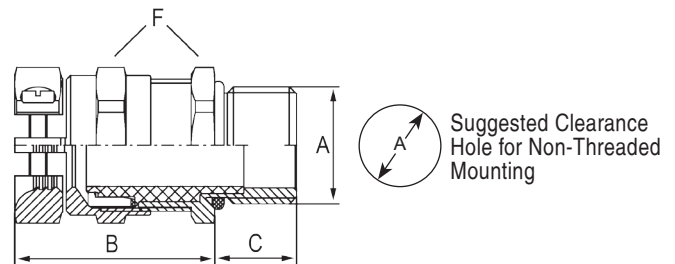

Ex-d/Ex-e Nickel Plated Brass Cable Glands w/ Clamp (Nylon) Splines w/ Viton® - NPT / Metric

For Non-Armored Cable

Ex-d/Ex-e **Nickel Plated Brass**, Cable Glands for Hazardous Duty Locations, **with Clamp**, Nylon Spline with Viton® Insert, IP 68/69K, 10 BAR

Part Numbers	Cable Range	Thread Type & Size	Dimensions in Inches (mm)			
			A	B	C	F
-76°F to 221°F (-60°C to 105°C)			Clearance Hole	Body Length	Thread Length	Wrench Flats
 (Nylon Spline)	Inches (mm)	Page 55 for Thread Specs	+ .01" (+.25 mm)	(Clamp)		
CD09NA-EZ-D	.20 - .39 (5 - 10)	3/8" NPT	.68 (17.2)	1.18 (30)	.63 (16)	.79 (20)
CD16NA-EZ-D	.39 - .55 (10 - 14)	1/2" NPT	.83 (21.1)	1.34 (34)	.79 (20)	.94 (24)
CD21NA-EZ-D	.51 - .71 (13 - 18)	3/4" NPT	1.05 (26.7)	1.50 (38)	.81 (20.5)	1.18 (30)
CD29NA-EZ-D	.71 - .98 (18 - 25)	1" NPT	1.35 (34.3)	1.73 (44)	.98 (25)	1.57 (40)
CD29LA-EZ-D	.87 - 1.26 (22 - 32)	1 1/4" NPT	1.65 (41.9)	2.03 (51.5)	1.02 (26)	1.97 (50)
CD36NR-EZ-D	.87 - 1.26 (22 - 32)	1 1/2" NPT	1.92 (48.7)	2.03 (51.5)	1.04 (26.5)	1.97 (50)
CD12MA-EZ-D	.12 - .26 (3 - 6.5)	M12 x 1.5	.47 (12)	1.02 (26)	.63 (16)	.55 (14)
CD17MA-EZ-D	.20 - .39 (5 - 10)	M16 x 1.5	.63 (16)	1.18 (30)	.63 (16)	.79 (20)
CD22MA-EZ-D	.39 - .55 (10 - 14)	M20 x 1.5	.79 (20)	1.34 (34)	.63 (16)	.94 (24)
CD25MA-EZ-D	.51 - .71 (13 - 18)	M25 x 1.5	.98 (25)	1.50 (38)	.63 (16)	1.18 (30)
CD32MA-EZ-D	.71 - .98 (18 - 25)	M32 x 1.5	1.26 (32)	1.73 (44)	.63 (16)	1.57 (40)
CD40MA-EZ-D	.87 - 1.26 (22 - 32)	M40 x 1.5	1.57 (40)	2.03 (51.5)	.63 (16)	1.97 (50)

Viton® is a federally registered trademark of DuPont Dow Elastomer.

Nickel Plated Brass with MZ Clamps

- Extra Pull-out Resistance
- Liquid Tight to IP68/NEMA 6

Longer Threads: All Ex-d Standard style cable glands have longer threads to meet the five thread engagement requirement. Metric threads require eight threads of engagement. Manufactured according to EN 60079-1 or IEC 60079-1, which addresses the ANSI B1.20.1/1.20.3. ANSI. NPT cable glands do not come with an O-Ring.