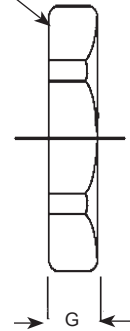

Wrench Flat (H)