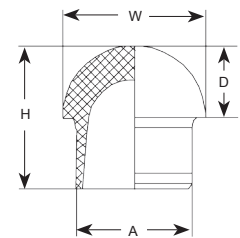

Nylon Locking Nuts

Wrench Flat (H)

Mushroom Hole Plugs - Accessories

Elastomer - NPT / Metric / PG - ATEX / IECEx / Ex-e

Hole Plugs: Mushroom - NPT/Metric & PG Threads

Part Numbers	Thread Type & Size	Dimensions in Inches (mm)			
		A	D	H	W
	Page 59 for Thread Specs	Plug Diameter	Dome Height	Overall Height	Dome Width
PV-07-BX	PG 7 / M12 x 1.5	.25 (6.3)	.18 (4.5)	.45 (11.5)	.37 (9.5)
PV-09-BX	PG 9 / M16 x 1.5 / 3/8" NPT	.31 (7.8)	.22 (5.5)	.53 (13.5)	.43 (11)
PV-11-BX	PG 11 / M16-E	.39 (9.8)	.22 (5.5)	.57 (14.5)	.53 (13.5)
PV-13-BX	PG 13 / M20 x 1.5 / 1/2" NPT	.46 (11.8)	.32 (8)	.71 (18)	.63 (16)
PV-16-BX	PG 16 / 1/2" NPT-E / M20-E	.54 (13.8)	.35 (9)	.75 (19)	.73 (18.5)
PV-21-BX	PG 21 / M25 x 1.5 / 3/4" NPT	.70 (17.8)	.43 (11)	.87 (22)	.87 (22)
PV-29-BX	PG 29 / M32 x 1.5 / 1" NPT / 1 1/4" NPT	.98 (25)	.39 (10)	.98 (25)	1.14 (29)
PV-36-BX	PG 36 / M40 x 1.5 / 1 1/4" NPT	1.26 (32)	.43 (11)	1.10 (28)	1.50 (38)
PV-42-BX	PG 42 / M50 x 1.5	1.50 (38)	.47 (12)	1.18 (30)	1.69 (43)
PV-48-BX	PG 48 / M63 x 1.5	1.73 (44)	.47 (12)	1.18 (30)	1.93 (49)